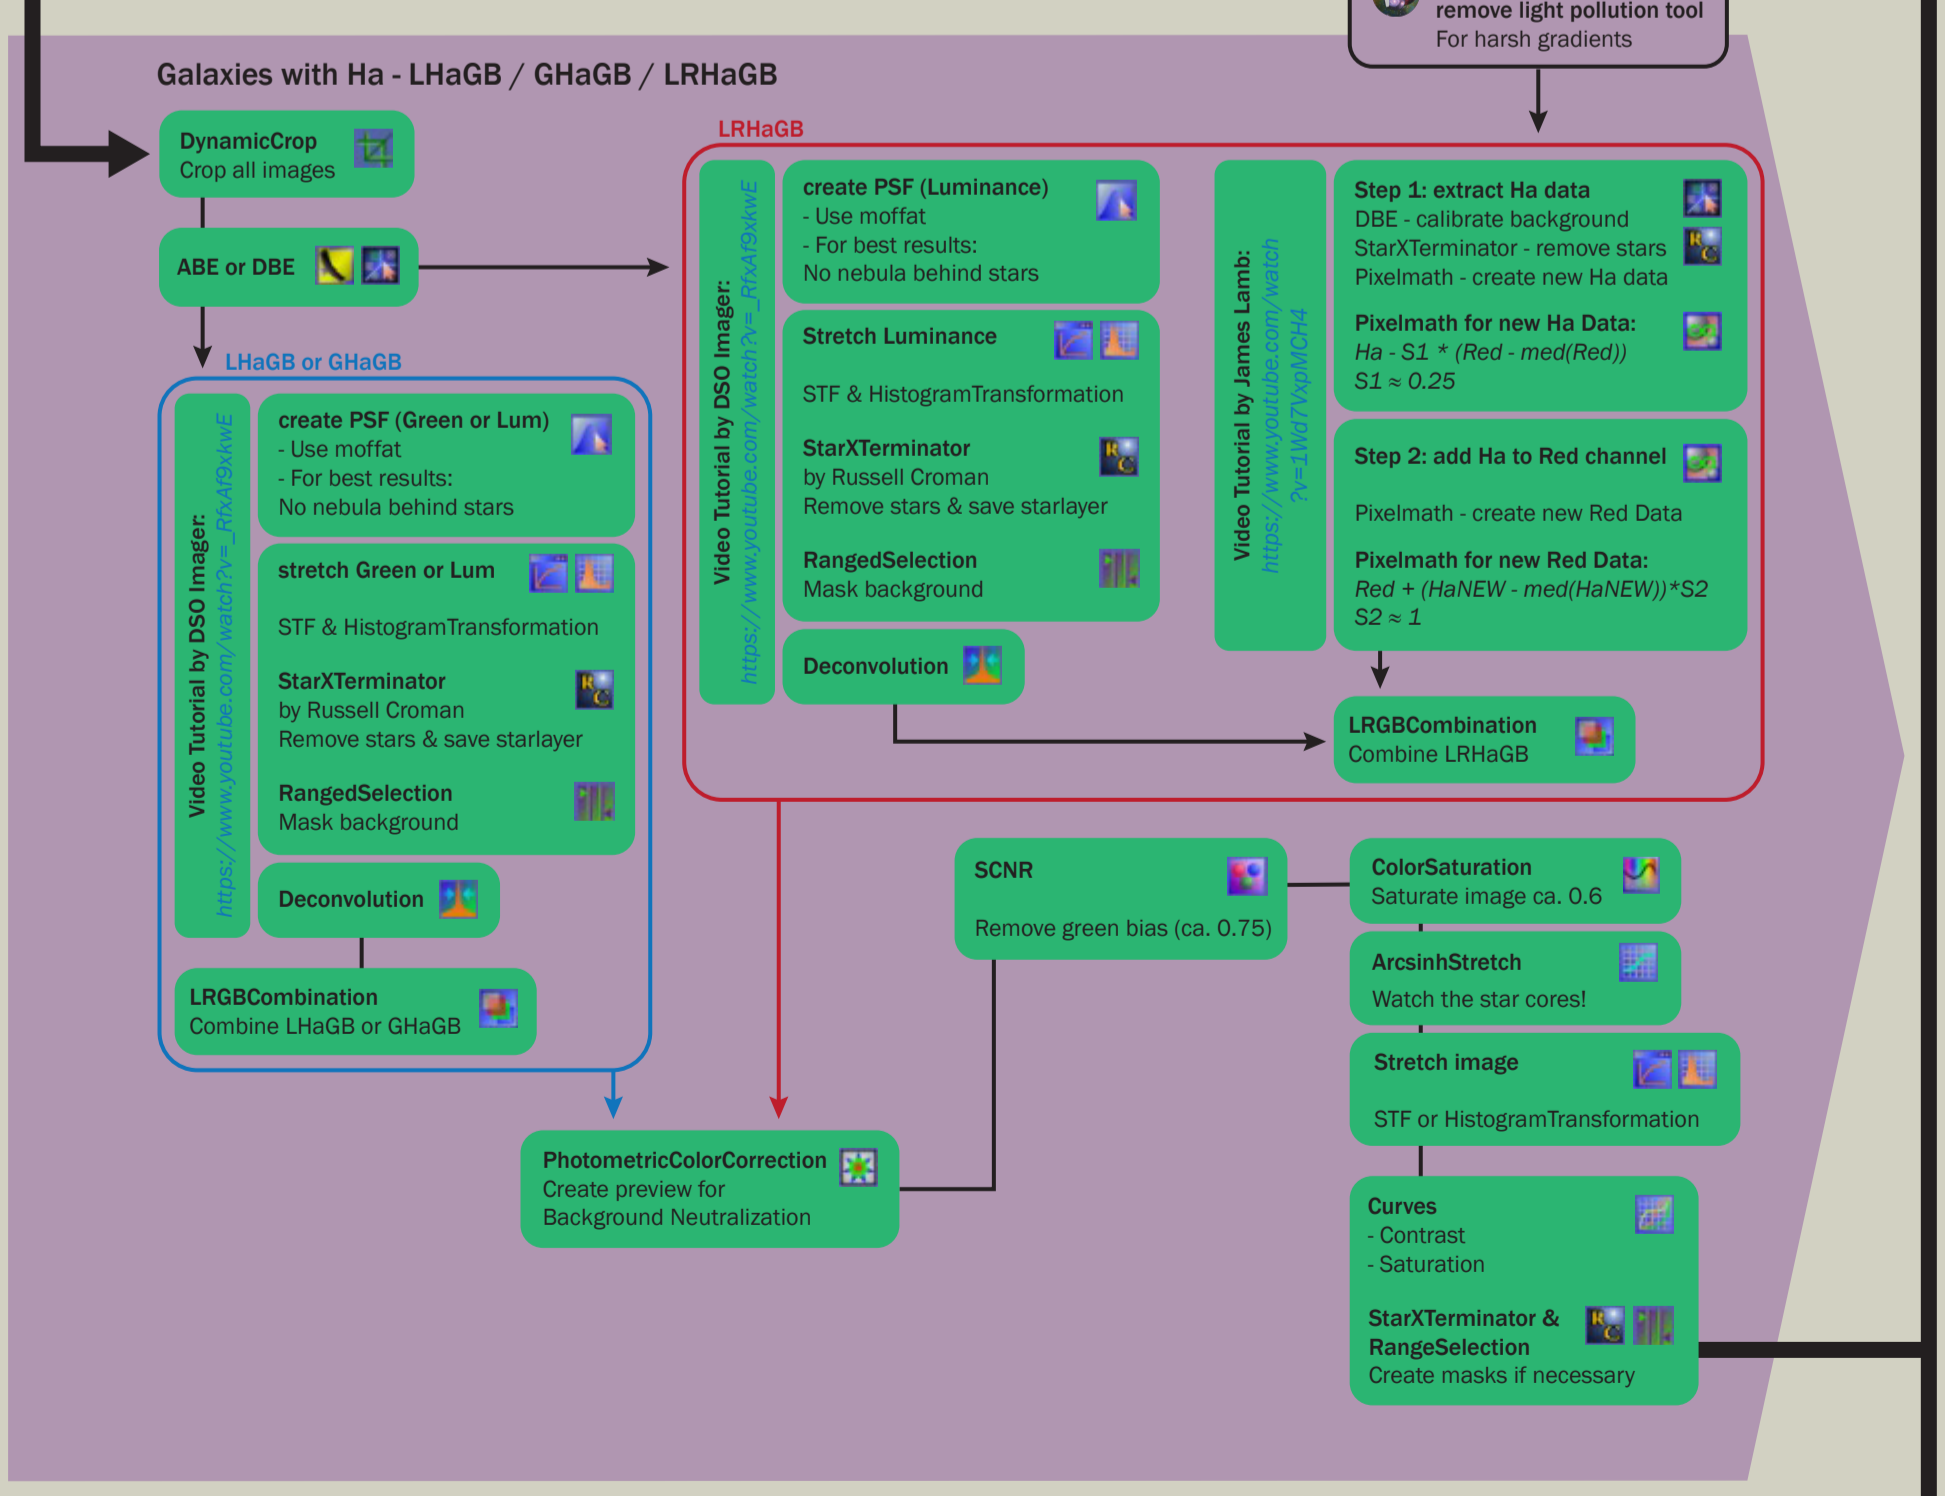

## STACKING

special Settings for CFA Images  
special Settings for drizzle  
Script

## PIXINSIGHT PROCESSING

## PHOTOSHOP FINAL ADJUSTMENTS